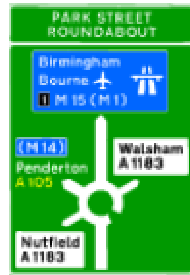

▶ Traffic signs: Direction signs

Mostly rectangular Signs on motorways - blue backgrounds

At a junction leading directly into a motorway (junction number may be shown on a black background)

On approaches to junctions (junction number on black background)

Route confirmatory sign after junction

Downward pointing arrows mean 'Get in lane'
The left-hand lane leads to a different destination from the other lanes.

The panel with the inclined arrow indicates the destinations which can be reached by leaving the motorway at the next junction

Signs on primary routes - green backgrounds

On approaches to junctions

On approaches to junctions

Route confirmatory sign after junction

At the junction

On approach to a junction in Wales (bilingual)

Blue panels indicate that the motorway starts at the junction ahead.
 Motorways shown in brack-ets can also be reached along the route indicated.
 White panels indicate local or non-primary routes leading from the junction ahead.
 Brown panels show the route to tourist attractions.
 The name of the junction may be shown at the top of the sign.
 The aircraft symbol indicates the route to an airport.
 A symbol may be included to warn of a hazard or restriction along that route.

Signs on non-primary and local routes - black borders

On approaches to junctions

At the junction

Direction to toilets with access for the disabled

Green panels indicate that the primary route starts at the junction ahead. Route numbers on a blue background show the direction to a motorway. Route numbers on a green background show the direction to a primary route.