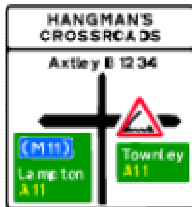

▶ Traffic signs: Direction signs

Mostly rectangular Signs on motorways - blue backgrounds

At a junction leading directly into a motorway (junction number may be shown on a black background)

On approaches to junctions (junction number on black background)

Route confirmatory sign after junction

Downward pointing arrows mean 'Get in lane'
The left-hand lane leads to a different destination from the other lanes.

The panel with the inclined arrow indicates the destinations which can be reached by leaving the motorway at the next junction

Signs on primary routes - green backgrounds

On approaches to junctions

On approaches to junctions

Route confirmatory sign after junction

At the junction

On approach to a junction in Wales (bilingual)

Blue panels indicate that the motorway starts at the junction ahead.
 Motorways shown in brack-ets can also be reached along the route indicated.
 White panels indicate local or non-primary routes leading from the junction ahead.
 Brown panels show the route to tourist attractions.
 The name of the junction may be shown at the top of the sign.
 The aircraft symbol indicates the route to an airport.
 A symbol may be included to warn of a hazard or restriction along that route.

Signs on non-primary and local routes - black borders

On approaches to junctions

At the junction

Direction to toilets with access for the disabled

Green panels indicate that the primary route starts at the junction ahead. Route numbers on a blue background show the direction to a motorway. Route numbers on a green background show the direction to a primary route.