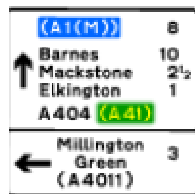

Route confirmatory sign after junction

Downward pointing arrows mean 'Get in lane'
The left-hand lane leads to a different destination from the other lanes.

The panel with the inclined arrow indicates the destinations which can be reached by leaving the motorway at the next junction

Signs on primary routes - green backgrounds

On approaches to junctions

On approaches to junctions

Route confirmatory sign after junction

At the junction

On approach to a junction in Wales (bilingual)

Blue panels indicate that the motorway starts at the junction ahead.
 Motorways shown in brack-ets can also be reached along the route indicated.
 White panels indicate local or non-primary routes leading from the junction ahead.
 Brown panels show the route to tourist attractions.
 The name of the junction may be shown at the top of the sign.
 The aircraft symbol indicates the route to an airport.
 A symbol may be included to warn of a hazard or restriction along that route.

Signs on non-primary and local routes - black borders

On approaches to junctions

At the junction

Direction to toilets with access for the disabled

Green panels indicate that the primary route starts at the junction ahead. Route numbers on a blue background show the direction to a motorway. Route numbers on a green background show the direction to a primary route.